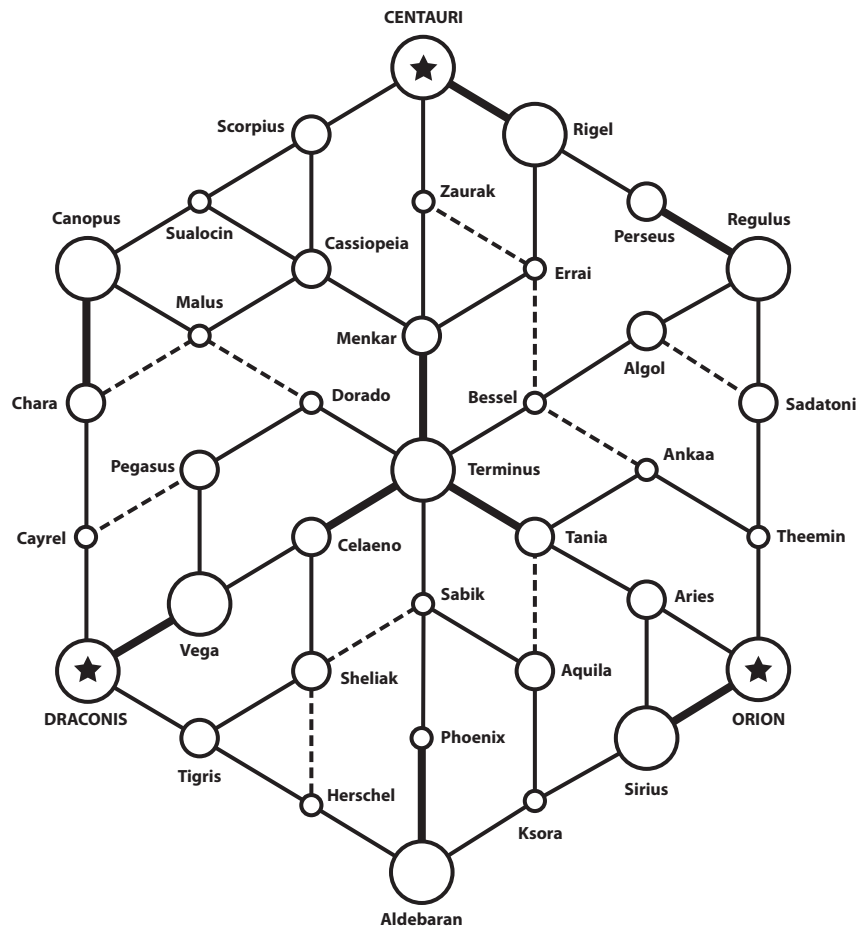

Tiny Map (2 Player)

Map Legend

- Major System
- Minor System
- Unimportant System
- ★ CAPITAL
- Major Lane
- Minor Lane
- - - Restricted Lane

Small Map (3 Player)

Medium Map (4 Player)

Map Legend

-  Major System
-  Minor System
-  Unimportant System
-  CAPITAL
-  Major Lane
-  Minor Lane
-  Restricted Lane

Large Map (5 Player)

Map Legend

-  Major System
-  Minor System
-  Unimportant System
-  CAPITAL
-  Major Lane
-  Minor Lane
-  Restricted Lane

Huge Map (6 Player)

Map Legend

-  Major System
-  Minor System
-  Unimportant System
-  CAPITAL
-  Major Lane
-  Minor Lane
- Restricted Lane

Victory by Any Means Campaign Guide (Second Edition)

System Name	Importance	Colony Size	Capacity	Raw	Census	Morale	Productivity
Seiryu	Minor	Minor Colony	7	2	3	2	4
Serpens	Minor	Minor Colony	6	4	3	2	1
Sinistra	Minor	Colony	8	3	6	5	2
Siren	Minor	Minor Colony	6	5	3	2	1
Shaula	Minor	Minor Colony	6	6	3	2	1
Sheliak	Minor	Colony	10	3	6	4	2
Sheratan	Minor	Colony	8	4	6	5	2
Sirius	Major	Major Colony	11	6	8	6	4
Sothoth	Unimportant	Settlement	4	1	2	2	1
Spica	Minor	Minor Colony	6	6	3	2	1
Sualocin	Unimportant	Outpost	3	1	1	1	1
Sulafat	Unimportant	Outpost	2	1	2	2	0
Suzaku	Minor	Minor Colony	7	3	3	2	2
Tania	Minor	Minor Colony	6	6	3	2	1
Taurus	Minor	Minor Colony	8	2	4	2	3
Taygeta	Minor	Colony	8	4	5	4	3
Tejat	Unimportant	Settlement	5	1	2	2	1
Terminus	Major	Homeworld	10	7	9	8	8
Tien Kwan	Minor	Minor Colony	6	3	3	2	3
Tigris	Minor	Colony	8	4	5	4	2
Theemin	Unimportant	Settlement	4	3	2	2	0
Thuban	Minor	Minor Colony	6	3	4	2	2
Triangulum	Minor	Minor Colony	6	2	5	4	1
Tureis	Minor	Minor Colony	8	2	3	2	3
Vega	Major	Major Colony	10	6	7	6	5
Velorum	Minor	Minor Colony	6	4	4	3	1
Vespa	Minor	Colony	10	3	6	4	2
Vulpecula	Minor	Minor Colony	7	4	3	2	2
Wasat	Unimportant	Outpost	2	3	1	1	0
Wezen	Minor	Colony	8	2	6	5	4
Yildun	Minor	Minor Colony	6	3	3	2	2
Zaurak	Unimportant	Settlement	5	1	2	2	1