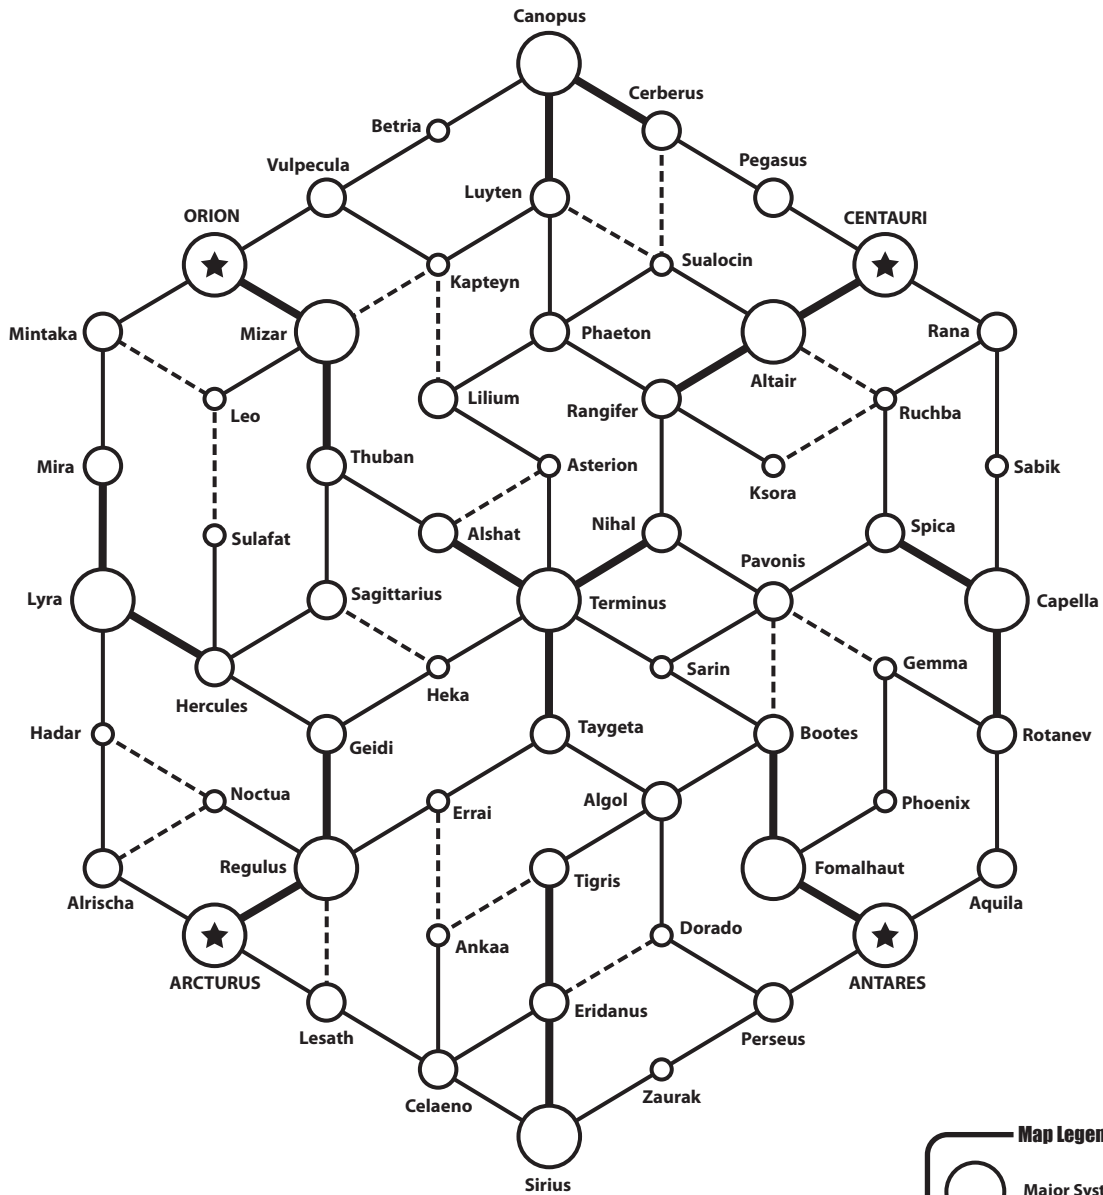

Tiny Map (2 Player)

Map Legend

- Major System
- Minor System
- Unimportant System
- ★ CAPITAL
- Major Lane
- Minor Lane
- - - Restricted Lane

Small Map (3 Player)

Medium Map (4 Player)

Map Legend

-  Major System
-  Minor System
-  Unimportant System
-  CAPITAL
-  Major Lane
-  Minor Lane
-  Restricted Lane

Large Map (5 Player)

Map Legend

-  Major System
-  Minor System
-  Unimportant System
-  CAPITAL
-  Major Lane
-  Minor Lane
-  Restricted Lane

Huge Map (6 Player)

Map Legend

-  Major System
-  Minor System
-  Unimportant System
-  CAPITAL
-  Major Lane
-  Minor Lane
- Restricted Lane

Victory by Any Means Campaign Guide (Second Edition)

System Name	Importance	Colony Size	Capacity	Raw	Census	Morale	Productivity
Seiryu	Minor	Minor Colony	7	2	3	2	4
Serpens	Minor	Minor Colony	6	4	3	2	1
Sinistra	Minor	Colony	8	3	6	5	2
Siren	Minor	Minor Colony	6	5	3	2	1
Shaula	Minor	Minor Colony	6	6	3	2	1
Sheliak	Minor	Colony	10	3	6	4	2
Sheratan	Minor	Colony	8	4	6	5	2
Sirius	Major	Major Colony	11	6	8	6	4
Sothoth	Unimportant	Settlement	4	1	2	2	1
Spica	Minor	Minor Colony	6	6	3	2	1
Sualocin	Unimportant	Outpost	3	1	1	1	1
Sulafat	Unimportant	Outpost	2	1	2	2	0
Suzaku	Minor	Minor Colony	7	3	3	2	2
Tania	Minor	Minor Colony	6	6	3	2	1
Taurus	Minor	Minor Colony	8	2	4	2	3
Taygeta	Minor	Colony	8	4	5	4	3
Tejat	Unimportant	Settlement	5	1	2	2	1
Terminus	Major	Homeworld	10	7	9	8	8
Tien Kwan	Minor	Minor Colony	6	3	3	2	3
Tigris	Minor	Colony	8	4	5	4	2
Theemin	Unimportant	Settlement	4	3	2	2	0
Thuban	Minor	Minor Colony	6	3	4	2	2
Triangulum	Minor	Minor Colony	6	2	5	4	1
Tureis	Minor	Minor Colony	8	2	3	2	3
Vega	Major	Major Colony	10	6	7	6	5
Velorum	Minor	Minor Colony	6	4	4	3	1
Vespa	Minor	Colony	10	3	6	4	2
Vulpecula	Minor	Minor Colony	7	4	3	2	2
Wasat	Unimportant	Outpost	2	3	1	1	0
Wezen	Minor	Colony	8	2	6	5	4
Yildun	Minor	Minor Colony	6	3	3	2	2
Zaurak	Unimportant	Settlement	5	1	2	2	1