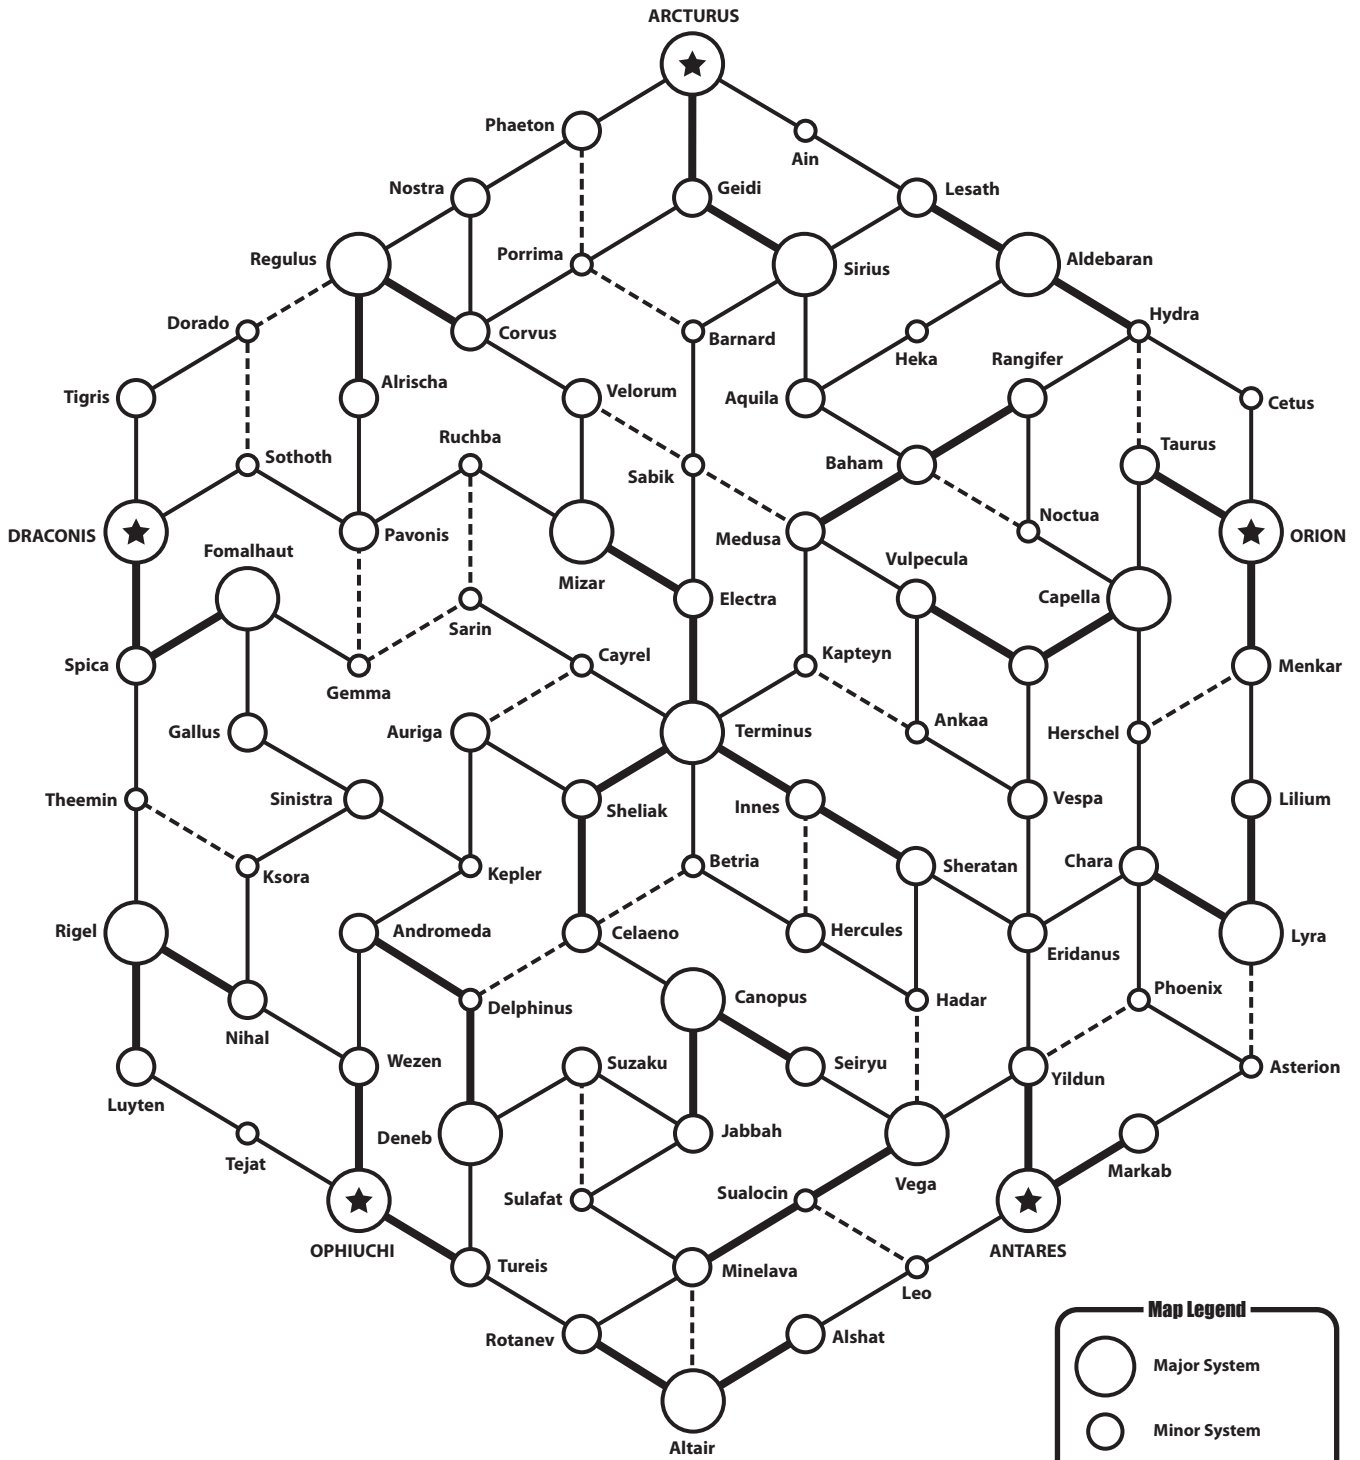

Tiny Map (2 Player)

Map Legend

- Major System
- Minor System
- Unimportant System
- ★ CAPITAL
- Major Lane
- Minor Lane
- - - Restricted Lane

Small Map (3 Player)

Medium Map (4 Player)

Map Legend

-  Major System
-  Minor System
-  Unimportant System
-  CAPITAL
-  Major Lane
-  Minor Lane
-  Restricted Lane

Large Map (5 Player)

Map Legend

-  Major System
-  Minor System
-  Unimportant System
-  CAPITAL
-  Major Lane
-  Minor Lane
-  Restricted Lane

Huge Map (6 Player)

Map Legend

-  Major System
-  Minor System
-  Unimportant System
-  CAPITAL
-  Major Lane
-  Minor Lane
- Restricted Lane

Victory by Any Means Campaign Guide (Second Edition)

System Name	Importance	Colony Size	Capacity	Raw	Census	Morale	Productivity
Seiryu	Minor	Minor Colony	7	2	3	2	4
Serpens	Minor	Minor Colony	6	4	3	2	1
Sinistra	Minor	Colony	8	3	6	5	2
Siren	Minor	Minor Colony	6	5	3	2	1
Shaula	Minor	Minor Colony	6	6	3	2	1
Sheliak	Minor	Colony	10	3	6	4	2
Sheratan	Minor	Colony	8	4	6	5	2
Sirius	Major	Major Colony	11	6	8	6	4
Sothoth	Unimportant	Settlement	4	1	2	2	1
Spica	Minor	Minor Colony	6	6	3	2	1
Sualocin	Unimportant	Outpost	3	1	1	1	1
Sulafat	Unimportant	Outpost	2	1	2	2	0
Suzaku	Minor	Minor Colony	7	3	3	2	2
Tania	Minor	Minor Colony	6	6	3	2	1
Taurus	Minor	Minor Colony	8	2	4	2	3
Taygeta	Minor	Colony	8	4	5	4	3
Tejat	Unimportant	Settlement	5	1	2	2	1
Terminus	Major	Homeworld	10	7	9	8	8
Tien Kwan	Minor	Minor Colony	6	3	3	2	3
Tigris	Minor	Colony	8	4	5	4	2
Theemin	Unimportant	Settlement	4	3	2	2	0
Thuban	Minor	Minor Colony	6	3	4	2	2
Triangulum	Minor	Minor Colony	6	2	5	4	1
Tureis	Minor	Minor Colony	8	2	3	2	3
Vega	Major	Major Colony	10	6	7	6	5
Velorum	Minor	Minor Colony	6	4	4	3	1
Vespa	Minor	Colony	10	3	6	4	2
Vulpecula	Minor	Minor Colony	7	4	3	2	2
Wasat	Unimportant	Outpost	2	3	1	1	0
Wezen	Minor	Colony	8	2	6	5	4
Yildun	Minor	Minor Colony	6	3	3	2	2
Zaurak	Unimportant	Settlement	5	1	2	2	1