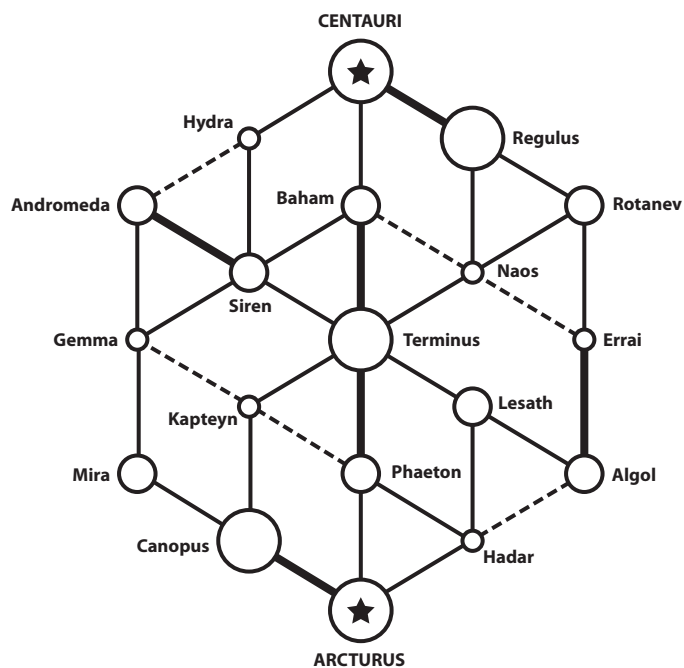

Tiny Map (2 Player)

Map Legend

- Major System
- Minor System
- Unimportant System
- ★ CAPITAL
- Major Lane
- Minor Lane
- - - Restricted Lane

Small Map (3 Player)

Medium Map (4 Player)

Map Legend

-  Major System
-  Minor System
-  Unimportant System
-  CAPITAL
-  Major Lane
-  Minor Lane
-  Restricted Lane

Large Map (5 Player)

Map Legend

-  Major System
-  Minor System
-  Unimportant System
-  CAPITAL
-  Major Lane
-  Minor Lane
-  Restricted Lane

Huge Map (6 Player)

Map Legend

-  Major System
-  Minor System
-  Unimportant System
-  CAPITAL
-  Major Lane
-  Minor Lane
- Restricted Lane

Victory by Any Means Campaign Guide (Second Edition)

System Name	Importance	Colony Size	Capacity	Raw	Census	Morale	Productivity
Seiryu	Minor	Minor Colony	7	2	3	2	4
Serpens	Minor	Minor Colony	6	4	3	2	1
Sinistra	Minor	Colony	8	3	6	5	2
Siren	Minor	Minor Colony	6	5	3	2	1
Shaula	Minor	Minor Colony	6	6	3	2	1
Sheliak	Minor	Colony	10	3	6	4	2
Sheratan	Minor	Colony	8	4	6	5	2
Sirius	Major	Major Colony	11	6	8	6	4
Sothoth	Unimportant	Settlement	4	1	2	2	1
Spica	Minor	Minor Colony	6	6	3	2	1
Sualocin	Unimportant	Outpost	3	1	1	1	1
Sulafat	Unimportant	Outpost	2	1	2	2	0
Suzaku	Minor	Minor Colony	7	3	3	2	2
Tania	Minor	Minor Colony	6	6	3	2	1
Taurus	Minor	Minor Colony	8	2	4	2	3
Taygeta	Minor	Colony	8	4	5	4	3
Tejat	Unimportant	Settlement	5	1	2	2	1
Terminus	Major	Homeworld	10	7	9	8	8
Tien Kwan	Minor	Minor Colony	6	3	3	2	3
Tigris	Minor	Colony	8	4	5	4	2
Theemin	Unimportant	Settlement	4	3	2	2	0
Thuban	Minor	Minor Colony	6	3	4	2	2
Triangulum	Minor	Minor Colony	6	2	5	4	1
Tureis	Minor	Minor Colony	8	2	3	2	3
Vega	Major	Major Colony	10	6	7	6	5
Velorum	Minor	Minor Colony	6	4	4	3	1
Vespa	Minor	Colony	10	3	6	4	2
Vulpecula	Minor	Minor Colony	7	4	3	2	2
Wasat	Unimportant	Outpost	2	3	1	1	0
Wezen	Minor	Colony	8	2	6	5	4
Yildun	Minor	Minor Colony	6	3	3	2	2
Zaurak	Unimportant	Settlement	5	1	2	2	1