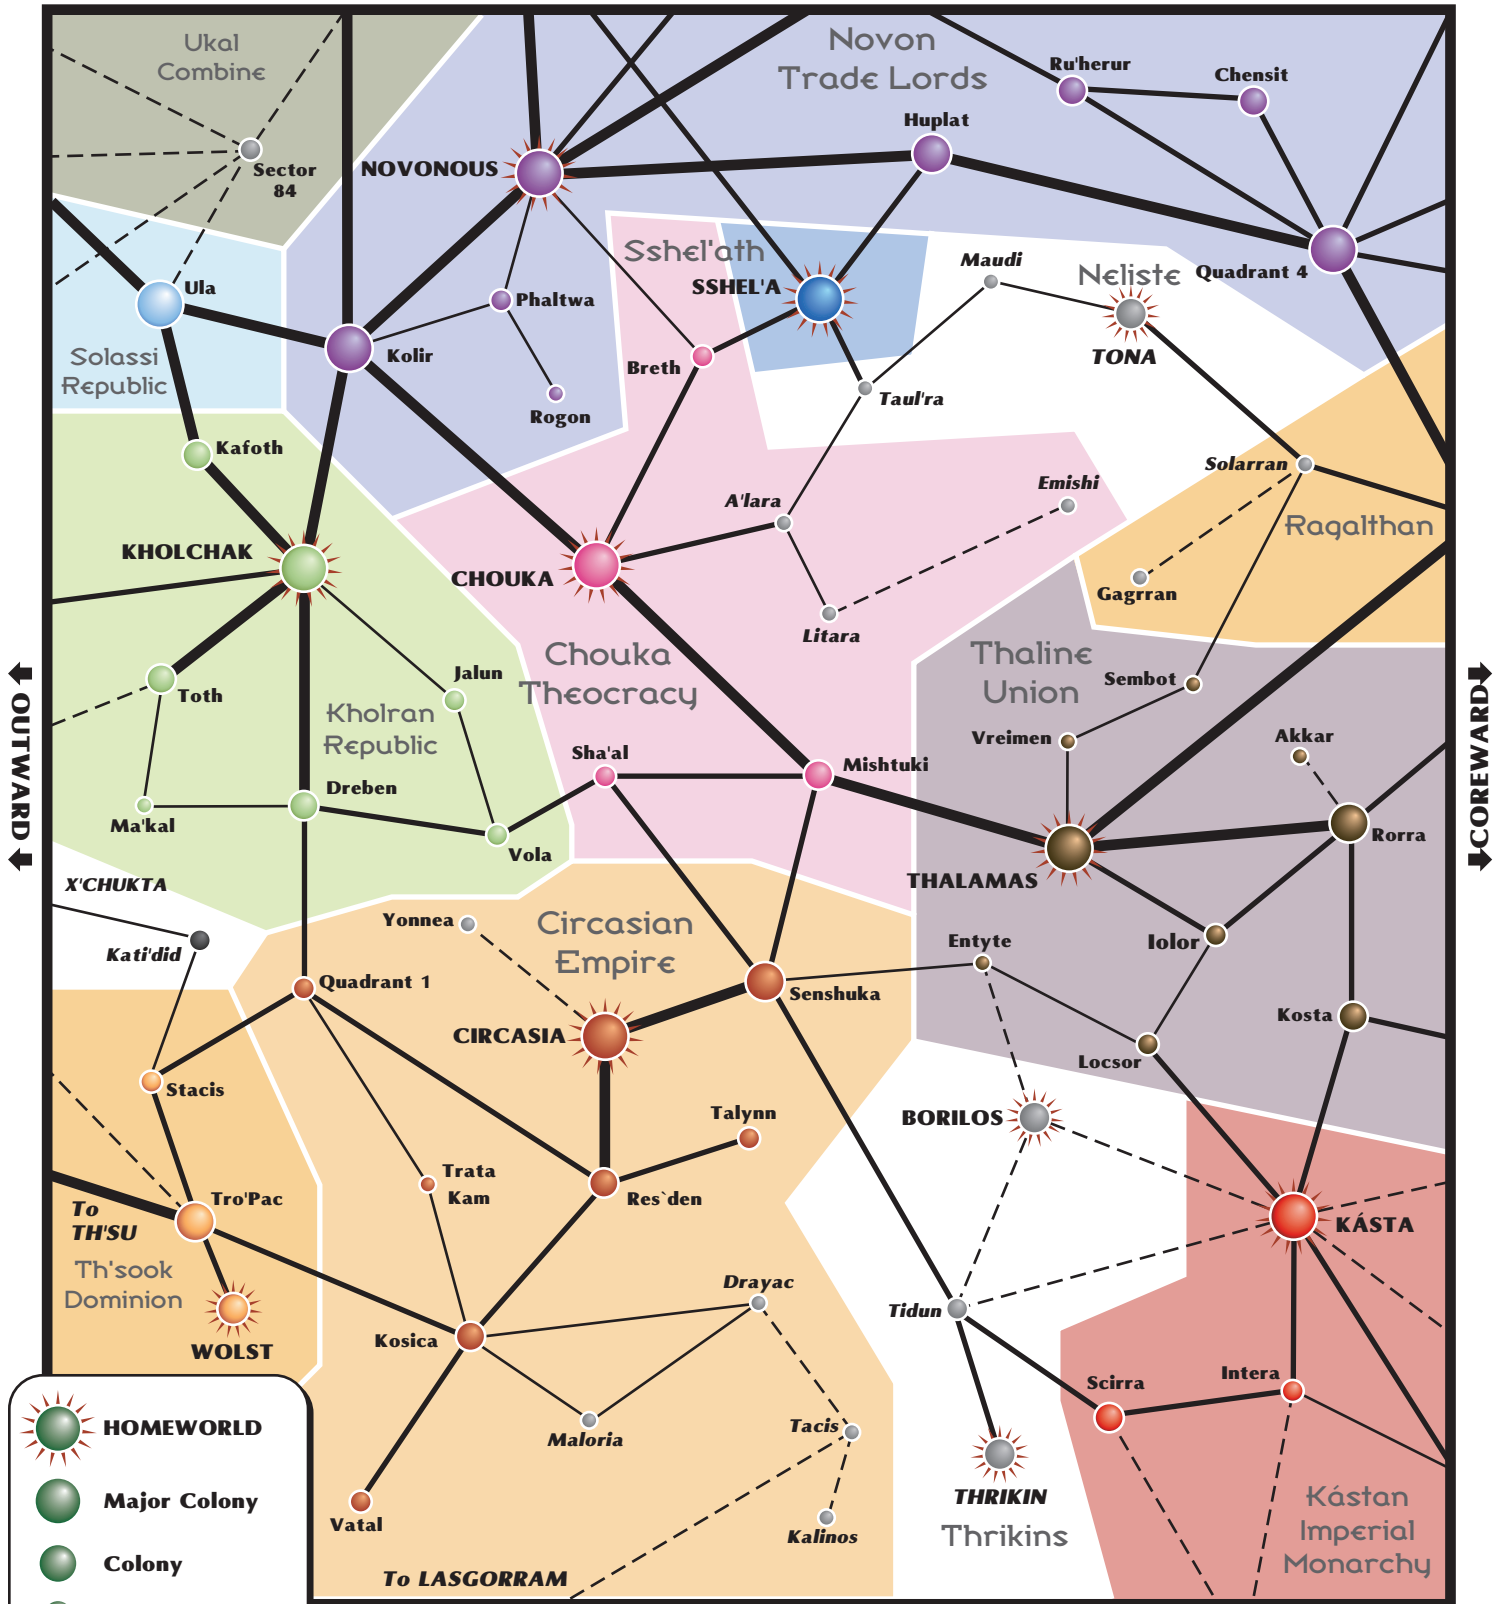

# SYSTEMS OF THE CHOUKA WAR

↑ UPSPIN ↑

↑ OUTWARD ↓

↓ COREWARD ↑

↓ DOWNSPIN ↓

	<b>HOMEWORLD</b>
	<b>Major Colony</b>
	<b>Colony</b>
	<b>Minor Colony</b>
	<b>Outpost</b>
	<b>Minor Outpost</b>
	<b>Controlled</b>
	<b>Neutral</b>
	<b>Dead</b>

	<b>Major Lane</b>
	<b>Minor Lane</b>
	<b>Unimportant Lane</b>
	<b>Restricted Lane</b>